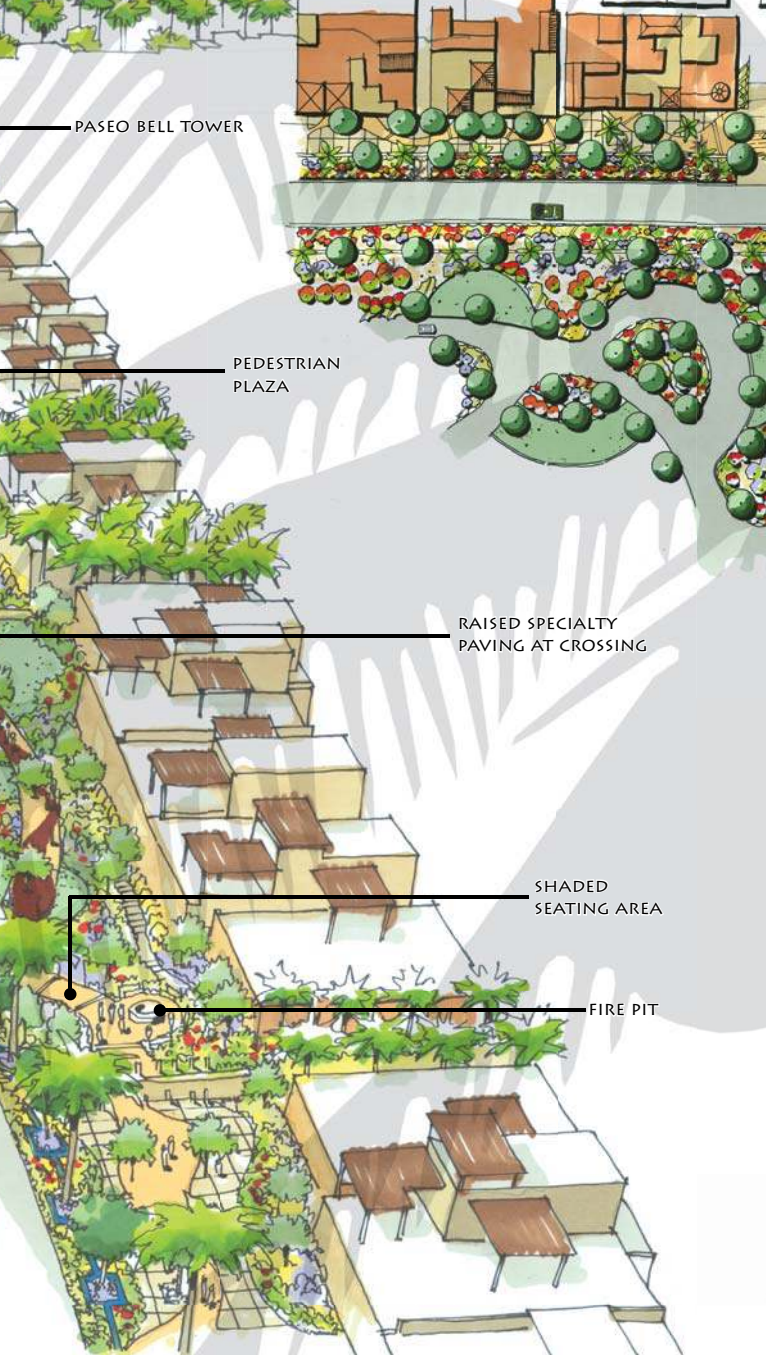

PLAN OF PASEO MISION DE LORETO