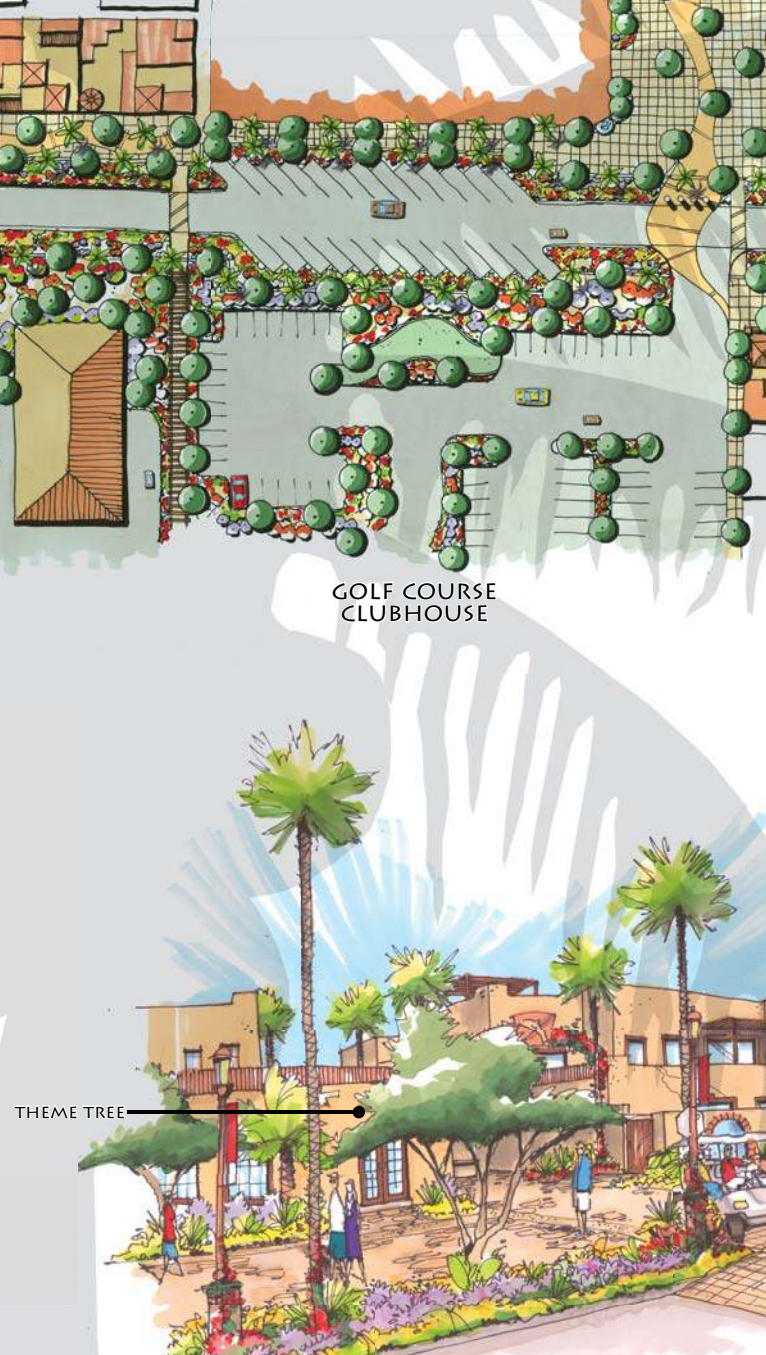

VIEW OF PASEO CART / PEDESTRIAN CROSSING